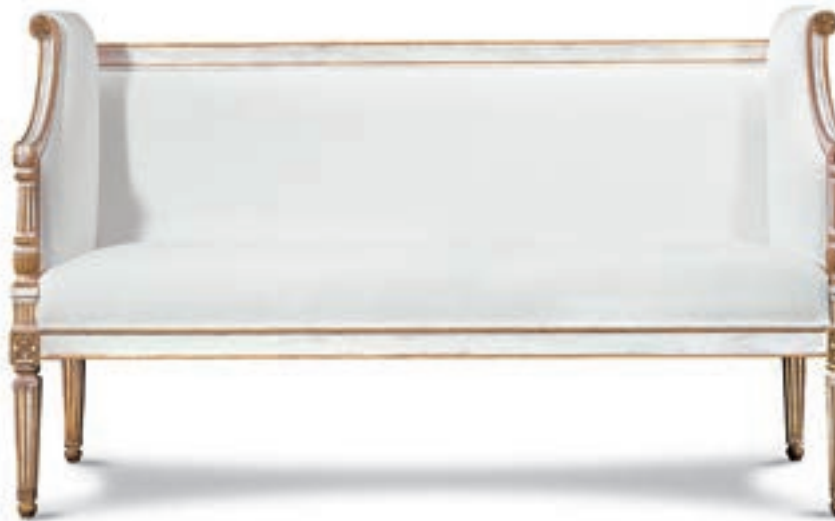

Primavera wood. Foam and fiber upholstered back and seat with antiqued brass nailhead.

04 DARK DISTRESSED

SMALL TETECALA BENCH

501-401-02

W 56-3/4 IN (144.5 CM); D 22-1/2 IN (57.5 CM); H 42-1/2 IN (108.0 CM)

Primavera wood.

* Furniture dimensions are approximate.

71 LOUIS XVI GOLD

74 PALATINO

ST. ETIENNE BENCH

501-062-02

W 61-1/4 IN (155.5 CM); D 24-1/2 IN (62.5 CM); H 36-1/4 IN (92.0 CM)

Primavera wood. Foam and fiber upholstered back and seat.