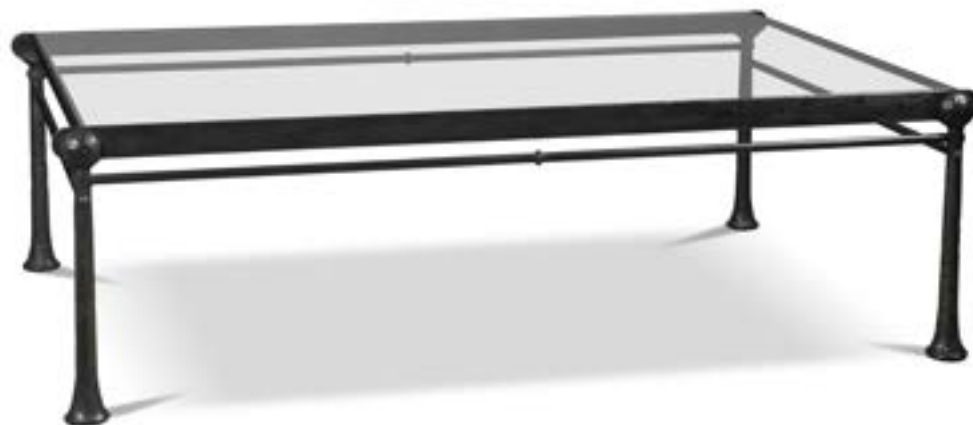

* Furniture dimensions are approximate.

12 BLACK CERAMIC

26 MARSEILLE GRAY

CHIANNI COCKTAIL TABLE

506-212-02

DIAMETER 59.0 IN (150.0 CM); H 13-3/4 IN (35.0 CM)

Primavera wood with antiqued brass details.

* Due to variations in printing, finishes cannot absolutely represent true quality and hue.